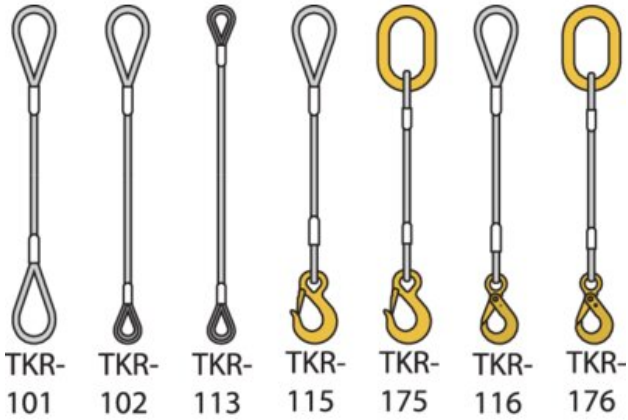

Steelwire Rope Slings FI

Product information

Contact us for all kinds of steelwireslings!

- hand spliced / mechanically spliced alu ferrule / supersplice seel ferrule
- slings with 1,2,3 & 4 legs equipped with shackles, hooks, ...
- sockets
- endless clamped
- grommets
- terminals with tread
- endstops
- ...