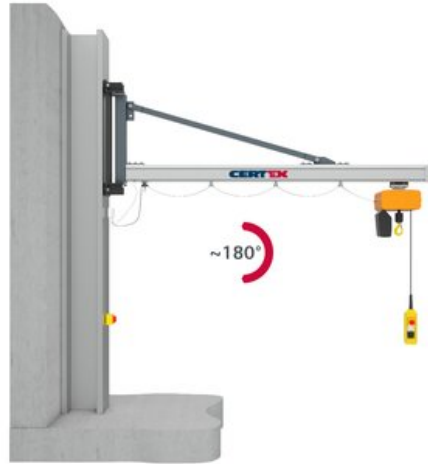

Wall Mounted Jib Crane UNILIFT UW

Product information

Wall mounted slewing jib crane with light profile for indoor use.

The Vetter UNILIFT jib crane is a smooth-running crane with aluminium jib arm. You can use it for easy, safe and quick handling of small loads up to 500 kg.

Jib design: Overbraced.

Advantages:

- Light jib arm
- Easy slewing
- Smooth running trolley
- Ergonomic handling
- Easy installation

Contact our crane department for more information.

Marking: According to standard, CE-marked

Standard: EN 13001

I'd like to have more information

UNILIFT UW

Technical data

Outreach (m)	1.9	2.9	3.9	4.9	5.9
Capacity (kg)					
80	x	x	x	x	x
125	x	x	x	x	x
250	x	x	x	x	x
320	x	x	x	x	
500	x	x	x		