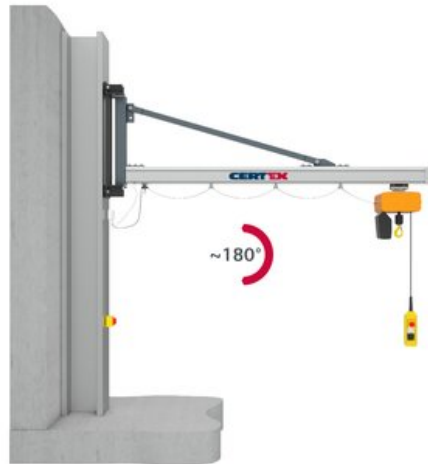

Wall Mounted Jib Crane UNILIFT UW

Product information

Wall mounted slewing jib crane with light profile for indoor use.

The Vetter UNILIFT jib crane is a smooth-running crane with aluminium jib arm. You can use it for easy, safe and quick handling of small loads up to 500 kg.

Jib design: Overbraced.

Advantages:

- Light jib arm
- Easy slewing
- Smooth running trolley
- Ergonomic handling
- Easy installation

Contact our crane department for more information.

Marking: According to standard, CE-marked

Standard: EN 13001

I'd like to have more information

UNILIFT UW

Technical data

Outreach (m)	1.9	2.9	3.9	4.9	5.9
Capacity (kg)					
80	x	x	x	x	x
125	x	x	x	x	x
250	x	x	x	x	x
320	x	x	x	x	
500	x	x	x		