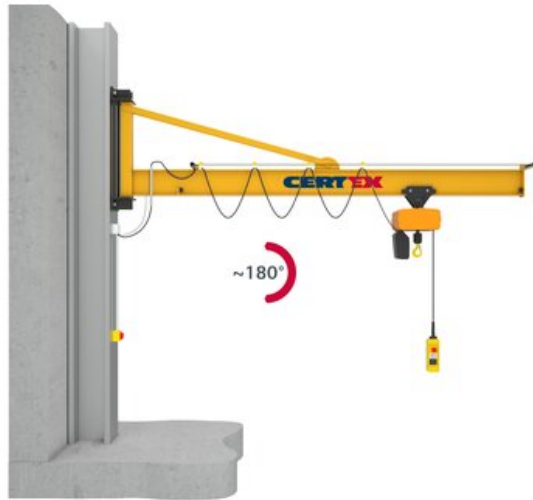

## Wall Mounted Jib Crane PRAKTIKUS PW

### Product information

Wall mounted slewing jib crane for indoor/outdoor use.

The Vetter PRAKTIKUS slewing jib crane is a cost-effective basic crane with a capacity up to 2.000 kg. The overbraced design and lightweight jib arm enable especially easy slewing of the crane.

**Jib design:** Overbraced.

Advantages:

- Cost-effective
- Easy slewing
- Outdoor use possible
- Broad range of fastening options

Contact our crane department for more information.

**Marking:** According to standard, CE-marked