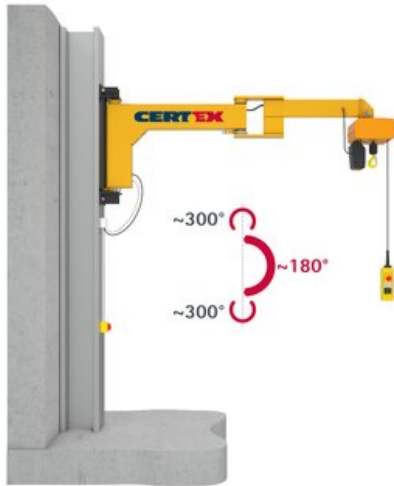

Wall Mounted Jib Crane BOY BW

Product information

Wall mounted slewing jib crane for indoor use.

The Vetter BOY jib handling crane with foldable jib arm is designed for safe and quick handling of small tools, parts etc. up to 250 kg. The articulating jib arm enables you to easily and precisely reach every corner of the workplace – the crane virtually slews around the corner.

Advantages:

- Foldable jib arm
- Large effective lifting height
- Compact design
- Easy slewing
- Can be mounted on a machine

Contact our crane department for more information.

Marking: According to standard, CE-marked

Standard: EN 13001

I'd like to have more information

BOY BW

Technical data

Outreach (m)	2	3	4
Capacity (kg)			
63	x	x	x
125	x	x	x
250	x	x	x