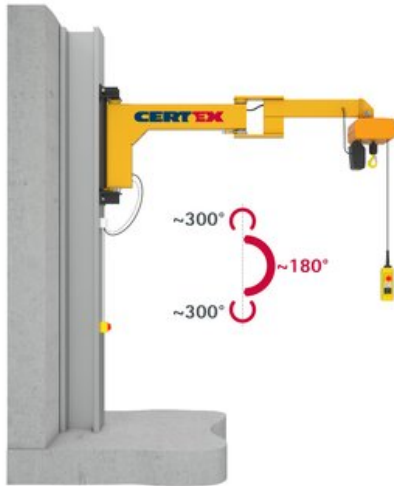

## Wall Mounted Jib Crane BOY BW

### Product information

Wall mounted slewing jib crane for indoor use.

The Vetter BOY jib handling crane with foldable jib arm is designed for safe and quick handling of small tools, parts etc. up to 250 kg. The articulating jib arm enables you to easily and precisely reach every corner of the workplace – the crane virtually slews around the corner.

Advantages:

- Foldable jib arm
- Large effective lifting height
- Compact design
- Easy slewing
- Can be mounted on a machine

Contact our crane department for more information.

**Marking:** According to standard, CE-marked