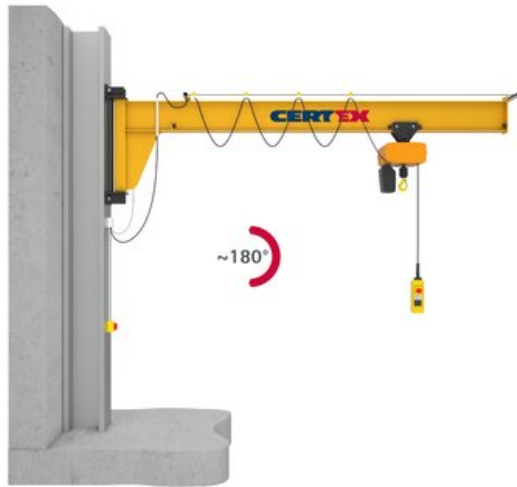

## Wall Mounted Jib Crane ASSISTENT AW

### Product information

Wall mounted slewing jib crane for indoor/outdoor use.

The Vetter ASSISTENT slewing jib crane is a versatile workplace crane with a capacity of up to 2.000 kg. The compact design means that the crane is perfectly suitable for small and narrow workspaces.

**Jib design:** Low-profile.

#### Advantages:

- High effective hook height
- Machine feeding with exact positioning
- Compact design
- Optional electrical slewing gear
- Outdoor use is possible

Contact our crane department for more information.